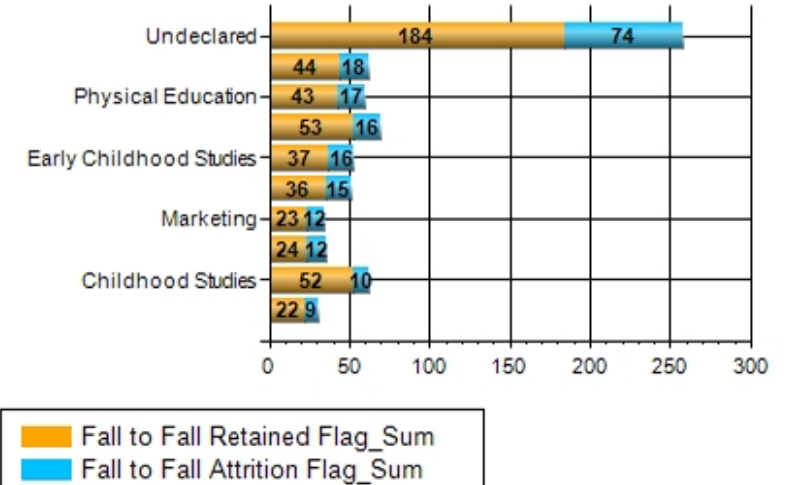

RETENTION DASHBOARD

Monday, January 13, 2014 8:24 AM

OVERALL RETENTION RATIO

ATTRITION - By Ethnicity

ATTRITION - Top 10 Majors

ATTRITION - Competitive Recipient Counts

ATTRITION - Count By Major (Top 10)

ATTRITION - By Gender