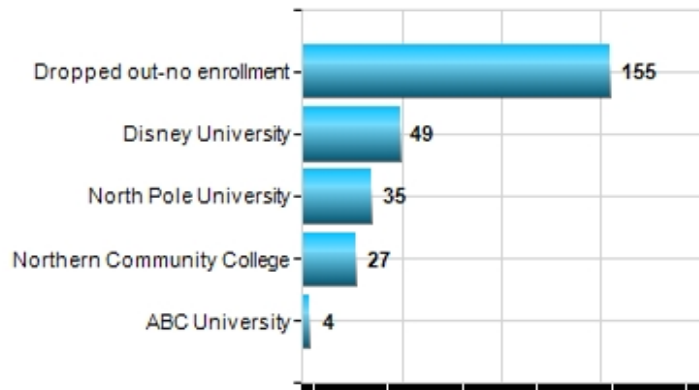

RETENTION DASHBOARD

Monday, January 13, 2014 8:24 AM

OVERALL RETENTION RATIO

ATTRITION - By Ethnicity

ATTRITION - Top 10 Majors

ATTRITION - Competitive Recipient Counts

ATTRITION - Count By Major (Top 10)

ATTRITION - By Gender