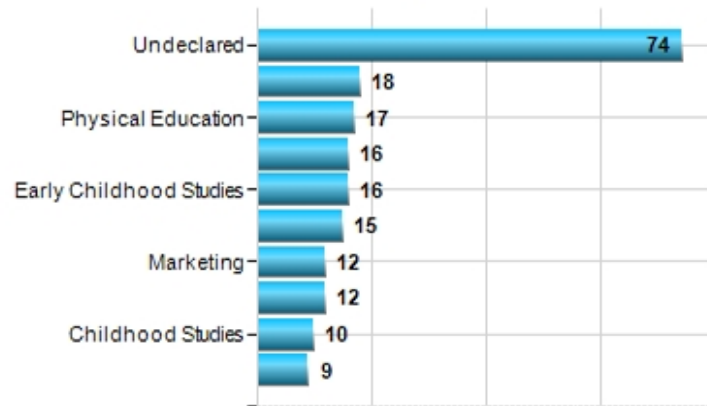

RETENTION DASHBOARD

Monday, January 13, 2014 8:24 AM

OVERALL RETENTION RATIO

ATTRITION - By Ethnicity

ATTRITION - Top 10 Majors

ATTRITION - Competitive Recipient Counts

ATTRITION - Count By Major (Top 10)

ATTRITION - By Gender