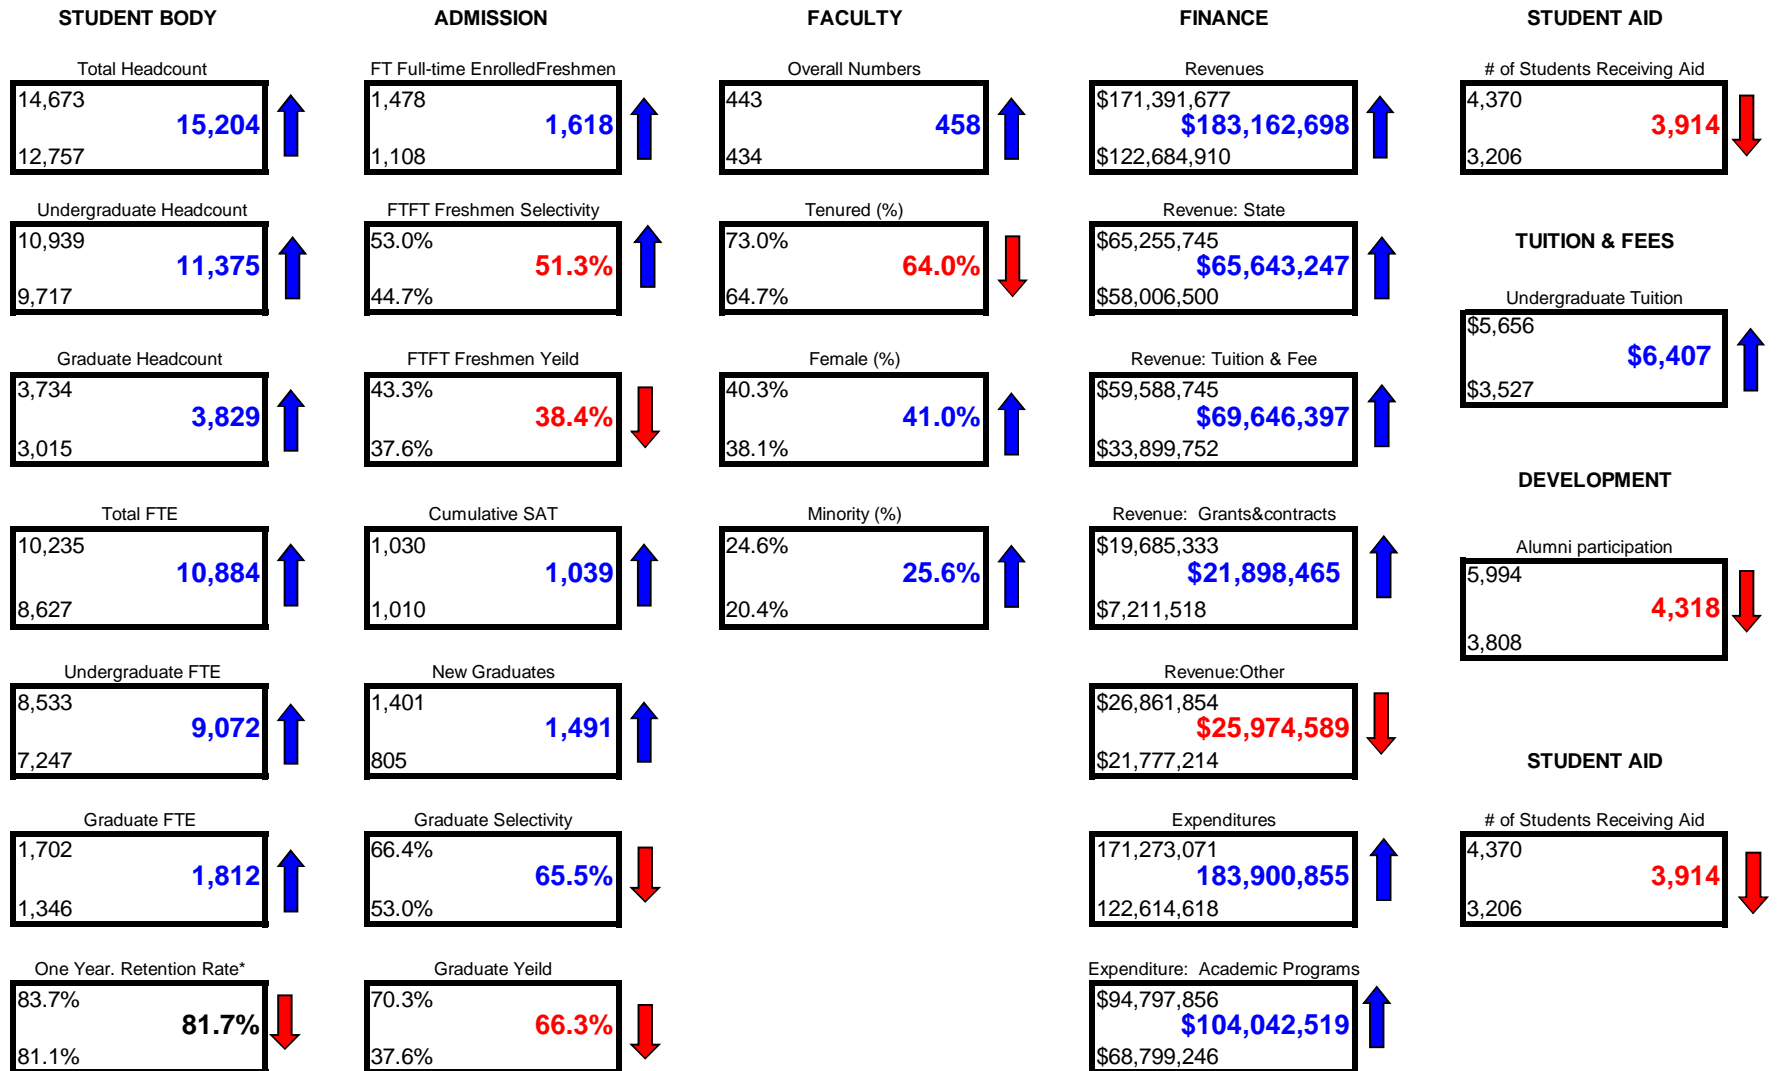

DASHBOARD INDICATORS: MONTCLAIR STATE UNIVERSITY FALL 2003

DASHBOARD INDICATORS: MONTCLAIR STATE UNIVERSITY FALL 2003

KEY:

* One-year retention rate is from Fall 1997 through Fall 2002.

** Six-year graduation rate is from Fall 1993 through 1997

*** Degrees Conferred are for 1997/98 *** Degrees Conferred are for 1997/98 to 2002/03