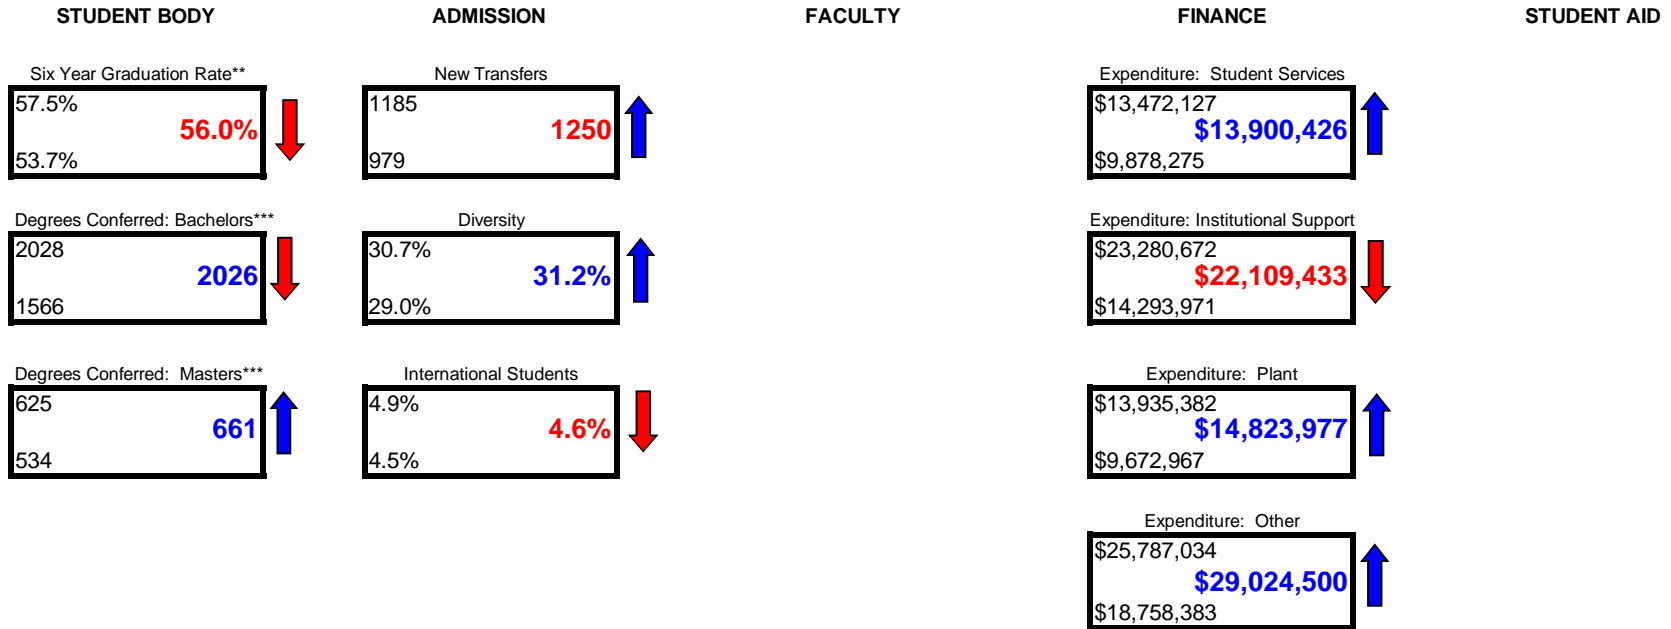

DASHBOARD INDICATORS: MONTCLAIR STATE UNIVERSITY FALL 2003

DASHBOARD INDICATORS: MONTCLAIR STATE UNIVERSITY FALL 2003

KEY:

* One-year retention rate is from Fall 1997 through Fall 2002.

** Six-year graduation rate is from Fall 1993 through 1997

*** Degrees Conferred are for 1997/98 *** Degrees Conferred are for 1997/98 to 2002/03