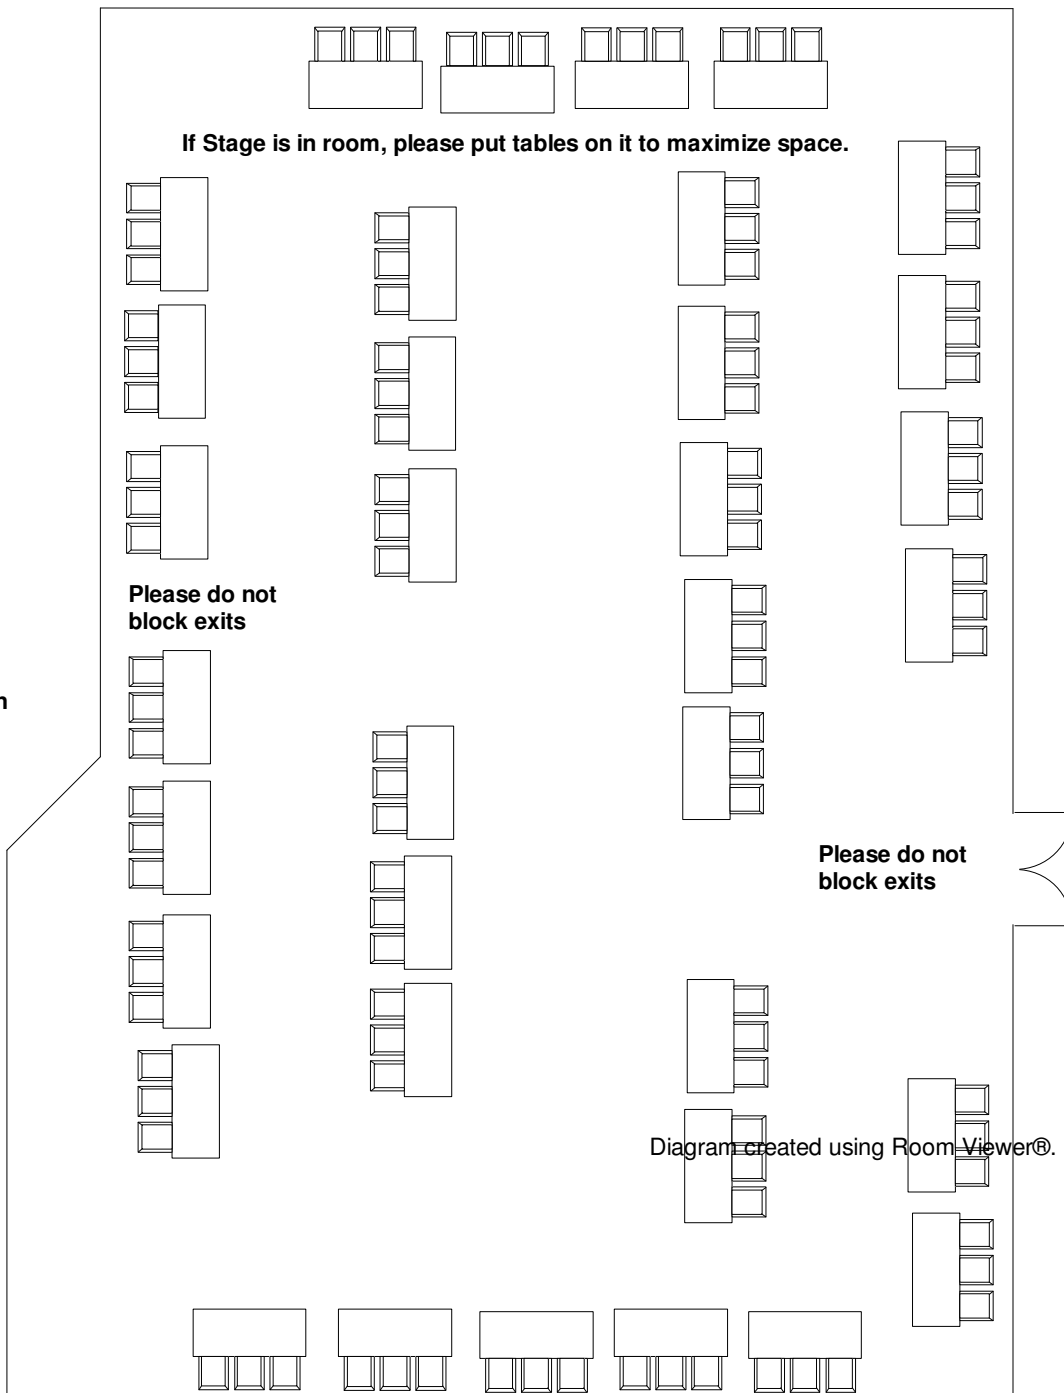

SAMPLE FAIR SC219

48 ft 7 in

73 ft 6 in

35-6' tables with 3 chairs each.
Extra trash cans.

SC219 Friends Hall