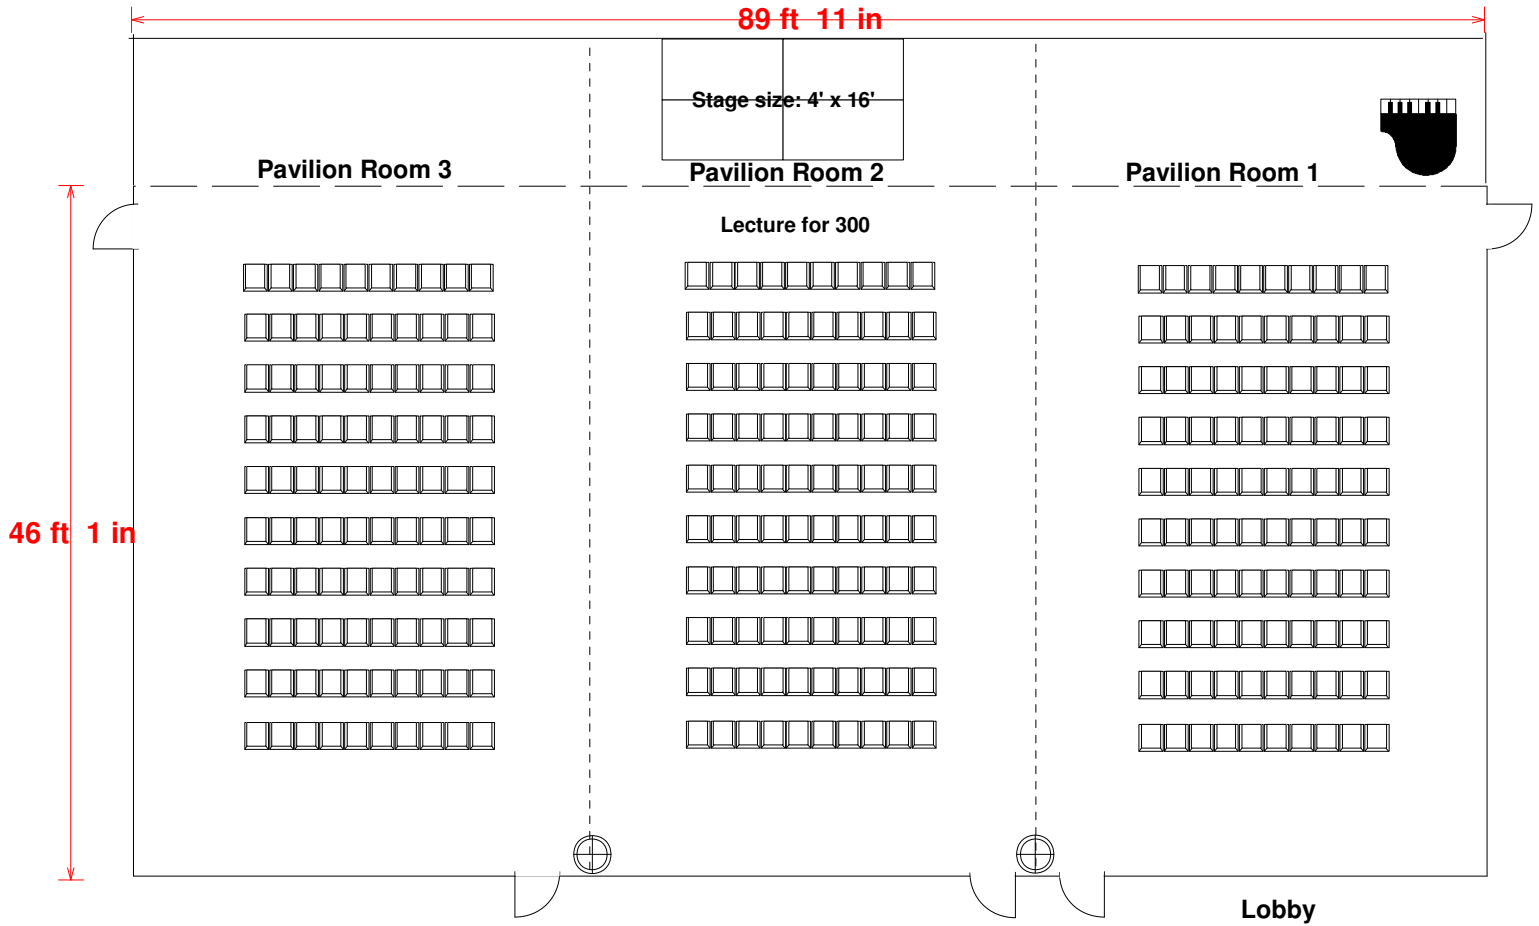

**SAMPLE
LECTURE**

Lecture Setup:
300 max with small stage
Lobby:
7, 6' tables/chairs maximum permitted

Trustees Pavilion All Rooms

Parking Lot

Diagram created using Room Viewer®.
7, 6' tables/chairs maximum permitted
1. Outside room entrances
2. Against photo wall
3. Against curved brick wall