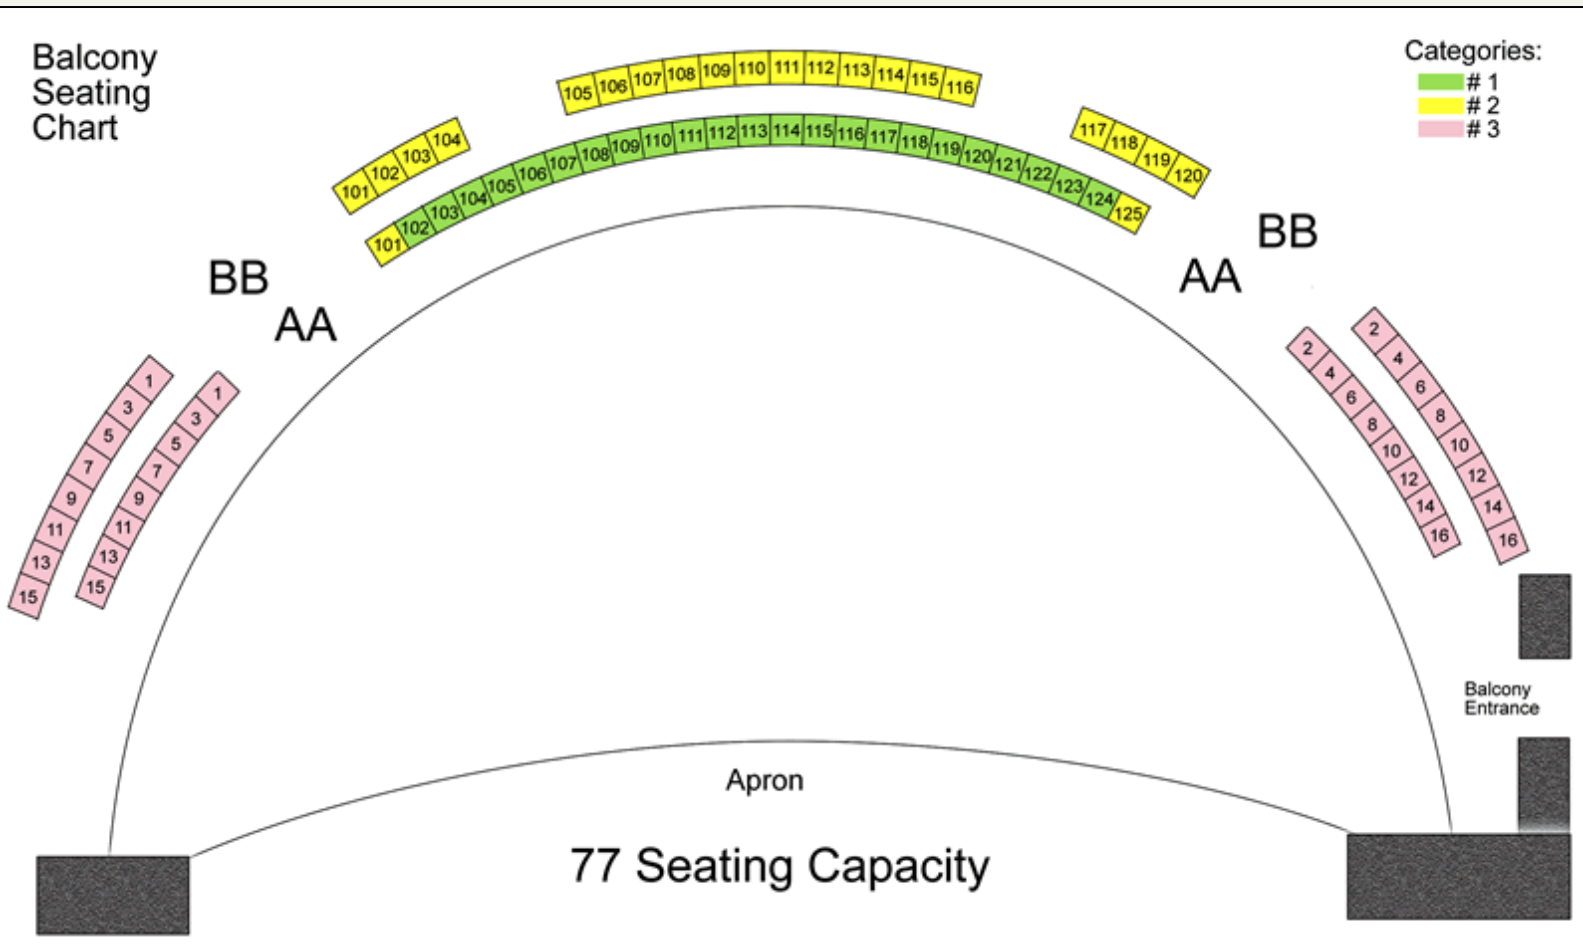

Sharp Theater

Balcony Seating Chart

Categories:
1
2
3

[Close Window](#)